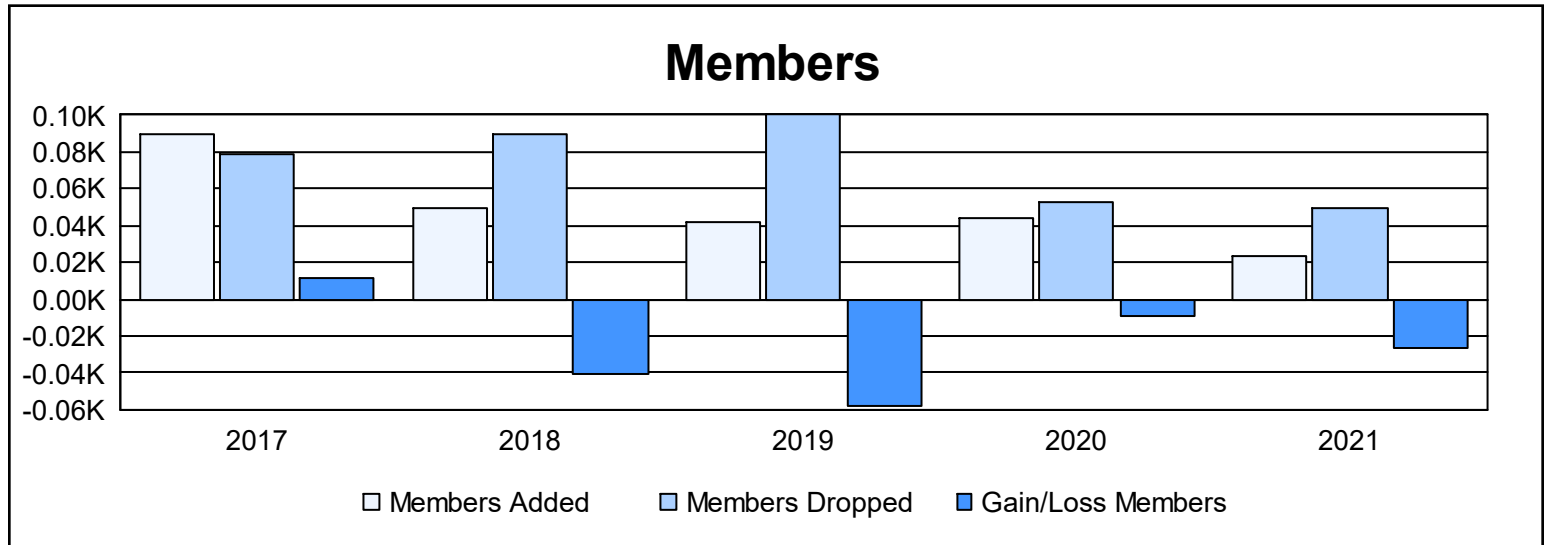

Year	New Clubs	Dropped Clubs	Gain/ Loss Clubs	New Members	Charter Members	Reinstate Members	Transfer Members	Total Member Added	Total Members Dropped	Gain/ Loss Members
2016-2017	0	0	0	80	0	5	5	90	79	11
2017-2018	0	1	-1	45	1	0	3	49	90	-41
2018-2019	0	1	-1	35	1	3	3	42	100	-58
2019-2020	0	1	-1	37	0	7	0	44	53	-9
2020-2021	0	1	-1	19	0	1	3	23	49	-26
<b>Average</b>	<b>0</b>	<b>1</b>	<b>-1</b>	<b>43</b>	<b>0</b>	<b>3</b>	<b>3</b>	<b>50</b>	<b>74</b>	<b>-25</b>

### Membership Composition June 2021 Cumulative