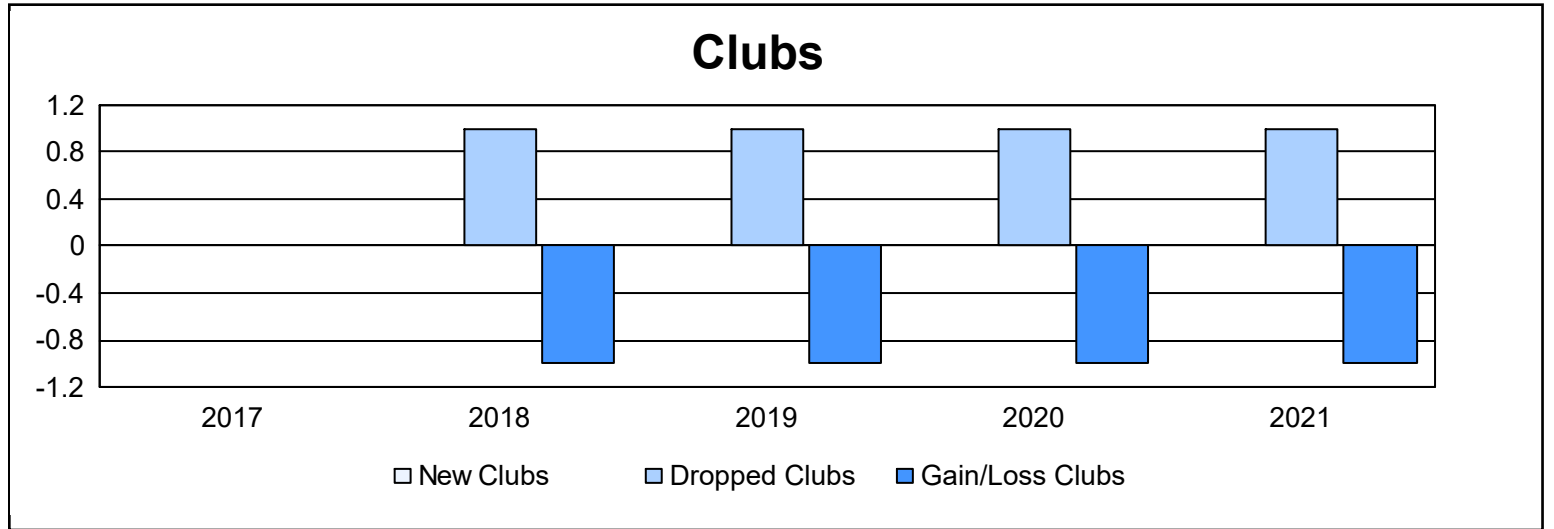

Year	New Clubs	Dropped Clubs	Gain/ Loss Clubs	New Members	Charter Members	Reinstate Members	Transfer Members	Total Member Added	Total Members Dropped	Gain/ Loss Members
2016-2017	0	0	0	80	0	5	5	90	79	11
2017-2018	0	1	-1	45	1	0	3	49	90	-41
2018-2019	0	1	-1	35	1	3	3	42	100	-58
2019-2020	0	1	-1	37	0	7	0	44	53	-9
2020-2021	0	1	-1	19	0	1	3	23	49	-26
<b>Average</b>	<b>0</b>	<b>1</b>	<b>-1</b>	<b>43</b>	<b>0</b>	<b>3</b>	<b>3</b>	<b>50</b>	<b>74</b>	<b>-25</b>

### Membership Composition June 2021 Cumulative