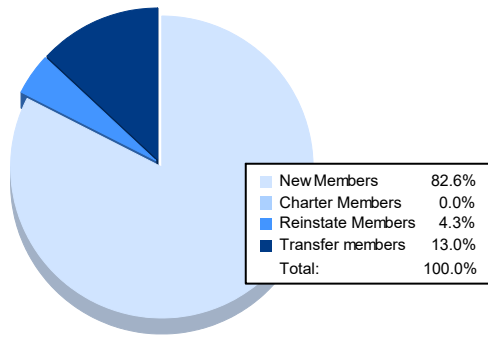

Year	New Clubs	Dropped Clubs	Gain/ Loss Clubs	New Members	Charter Members	Reinstate Members	Transfer Members	Total Member Added	Total Members Dropped	Gain/ Loss Members
2016-2017	0	0	0	80	0	5	5	90	79	11
2017-2018	0	1	-1	45	1	0	3	49	90	-41
2018-2019	0	1	-1	35	1	3	3	42	100	-58
2019-2020	0	1	-1	37	0	7	0	44	53	-9
2020-2021	0	1	-1	19	0	1	3	23	49	-26
<b>Average</b>	<b>0</b>	<b>1</b>	<b>-1</b>	<b>43</b>	<b>0</b>	<b>3</b>	<b>3</b>	<b>50</b>	<b>74</b>	<b>-25</b>

### Membership Composition June 2021 Cumulative